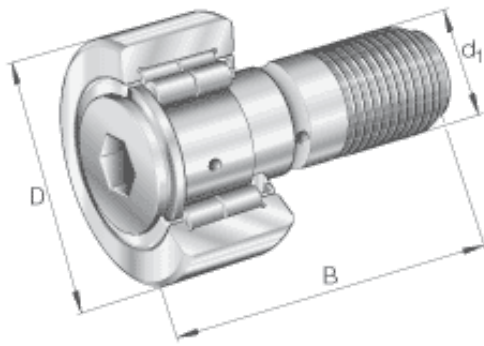

Stud type track rollers NUKR

with axial guidance, full complement cylindrical roller set, labyrinth seals on both sides

	D	d ₁	B			
	mm	mm	mm			
NUKR35	35	16	52			
NUKR40	40	18	58			
NUKR47	47	20	66			
NUKR52	52	20	66			
NUKR62	62	24	80			
NUKR72	72	24	80			
NUKR80	80	30	100			
NUKR90	90	30	100			

D	d ₁	B
mm	mm	mm