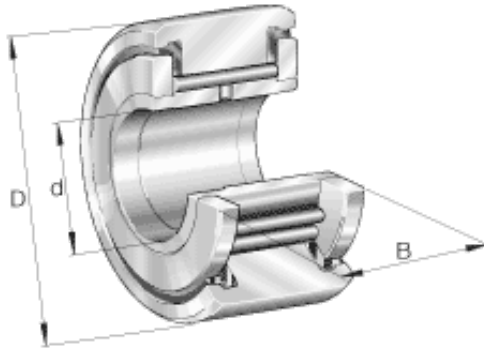

Yoke type track rollers NATV...-PP

full complement needle roller set, with axial guidance, axial plain washers on both sides

	d	D	B			
	mm	mm	mm			
NATV5-PP	5	16	12			
NATV6-PP	6	19	12			
NATV8-PP	8	24	15			
NATV10-PP	10	30	15			
NATV12-PP	12	32	15			
NATV15-PP	15	35	19			
NATV17-PP	17	40	21			
NATV20-PP	20	47	25			
NATV25-PP	25	52	25			
NATV30-PP	30	62	29			
NATV35-PP	35	72	29			
NATV40-PP	40	80	32			
NATV50-PP	50	90	32			
	d	D	B			
	mm	mm	mm			