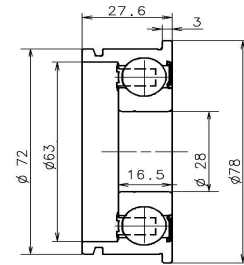

PDF technical sheet AB.41658.Y.S04

Passenger Cars Gearbox bearing

Main features

| | |
|-----------------------|------------------|
| Gearbox code | C546 / M40 / M38 |
| External diameter 1 | 72 mm |
| Internal diameter n°1 | 28 mm |
| Width 1 | 16.50 mm |
| Weight | 0.42 kg |