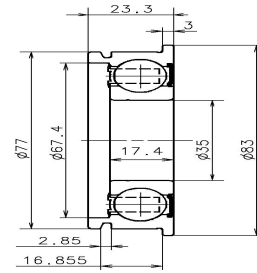

PDF technical sheet AB.41659.Y.S04

Passenger Cars Gearbox bearing

Main features

Gearbox code	C546 / M40 / M38
External diameter 1	77 mm
External diameter 2	83 mm
Internal diameter n°1	35 mm
Width 1	23.30 mm
Weight	0.41 kg