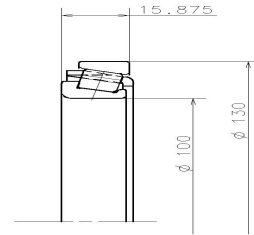

PDF technical sheet EC.12218.S02.H100

Passenger Cars Gearbox bearing

Main features

Gearbox code	JB3
External diameter 1	130 mm
Internal diameter n°1	100 mm
Width 1	15.88 mm
Weight	0.45 kg

OE equivalents

NISSAN	4021000QAH
RENAULT	7703090362