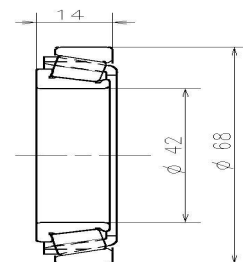

PDF technical sheet EC.12238

Passenger Cars Gearbox bearing

Main features

Gearbox code	JC5
External diameter 1	68 mm
Internal diameter n°1	42 mm
Width 1	14 mm
Weight	0.17 kg

OE equivalents

NISSAN	3844000QAC
RENAULT	7703090361