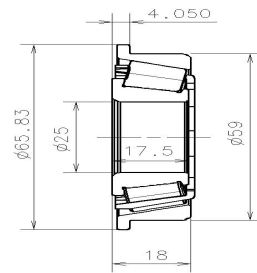

## PDF technical sheet EC.12567.H206

#### Main features

|                       |          |
|-----------------------|----------|
| Gearbox code          | JR5      |
| External diameter 1   | 59 mm    |
| External diameter 2   | 65.83 mm |
| Internal diameter n°1 | 25 mm    |
| Width 1               | 18 mm    |
| Weight                | 0.26 kg  |