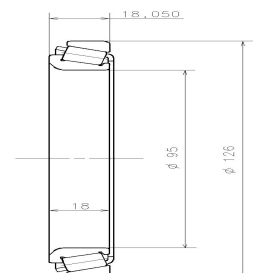

PDF technical sheet EC.12606.S01.H106

Passenger Cars Gearbox bearing

Main features

Gearbox code	AD8
External diameter 1	126 mm
Internal diameter n°1	95 mm
Width 1	18.05 mm
Weight	0.53 kg

OE equivalents

NISSAN	3844000QAB
RENAULT	7703090450

Compatibility

NISSAN	Primastar	Primastar (X83)	09/2002 => 09/2006
NISSAN	Interstar	Interstar I (X70)	09/2002 => 11/2003
NISSAN	Interstar	Interstar II (X70)	11/2003 => 09/2006
NISSAN	Interstar	Interstar II FL (X70)	09/2006 => 12/2011
RENAULT	Avantime	Avantime	09/2001 => 03/2003
RENAULT	Clio	Clio II	03/1998 => 03/2001
RENAULT	Clio	Clio II FL	04/2001 => 11/2008
RENAULT	Espace	Espace III FL	07/2000 => 10/2002
RENAULT	Espace	Espace III	09/1996 => 06/2000
RENAULT	Espace	Espace IV	09/2002 => 02/2006
RENAULT	Espace	Espace IV Phase 2	03/2006 => 12/2010
RENAULT	Laguna	Laguna Phase 2 (B56)	05/1998 => 12/2000
RENAULT	Laguna	Laguna II (BG0)	01/2001 => 02/2005
RENAULT	Laguna	Laguna Phase 1 (B56)	01/1994 => 04/1998
RENAULT	Laguna	Laguna Nevada Phase 1 (K56)	07/1995 => 04/1998
RENAULT	Laguna	Laguna II Phase 2	03/2005 => 09/2007
RENAULT	Master	Master II	09/1997 => 09/2003
RENAULT	Master	Master II phase 2	10/2003 => 05/2006
RENAULT	Safrane	Safrane	09/1996 => 11/2000
RENAULT	Safrane	Safrane	05/1992 => 09/1996
RENAULT	Trafic	Trafic II	04/2001 => 07/2006
RENAULT	Trafic	Trafic II FL	07/2006 =>
RENAULT	Vel Satis	Vel Satis	01/2002 => 01/2005
RENAULT	Vel Satis	Vel Satis FL	02/2005 => 12/2009