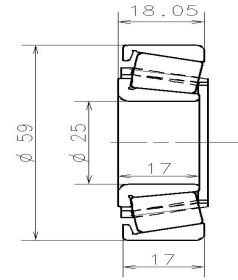

PDF technical sheet EC.12625.S02.H206

Passenger Cars Gearbox bearing

Main features

| | |
|-----------------------|---------|
| Gearbox code | JC5 |
| External diameter 1 | 59 mm |
| Internal diameter n°1 | 25 mm |
| Width 1 | 18 mm |
| Weight | 0.23 kg |