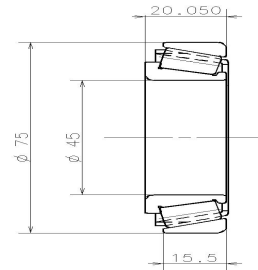

PDF technical sheet EC.41053.H106

Passenger Cars Gearbox bearing

Main features

Gearbox code	C510
External diameter 1	75 mm
Internal diameter n°1	45 mm
Width 1	20 mm
Weight	0.32 kg

OE equivalents

NISSAN	38440AW600
NISSAN	38440AW605
NISSAN	4021000QAJ
RENAULT	7701474806

Compatibility

NISSAN	Almera	Almera FL (N16E)	02/2003 => 11/2006
NISSAN	Almera Tino	Almera Tino (V10B)	02/2003 => 11/2005
NISSAN	Primera	Primera 2 (P12/W12)	02/2001 =>
NISSAN	Primastar	Primastar FL (X83)	09/2006 =>
NISSAN	Interstar	Interstar II (X70)	11/2003 => 09/2006
NISSAN	Interstar	Interstar II FL (X70)	09/2006 => 12/2011
NISSAN	NV400	NV400	09/2011 =>
RENAULT	Espace	Espace IV Phase 2	03/2006 => 12/2010
RENAULT	Laguna	Laguna II Phase 2	03/2005 => 09/2007
RENAULT	Laguna	Laguna III	10/2007 => 11/2010
RENAULT	Master	Master II phase 2	10/2003 => 05/2006
RENAULT	Master	Master II phase 2 FL	06/2006 => 01/2011
RENAULT	Mégane	Mégane II	09/2002 => 07/2009
RENAULT	Mégane	Mégane III Phase 1	10/2008 =>
RENAULT	Trafic	Trafic II FL	07/2006 =>
RENAULT	Vel Satis	Vel Satis FL	02/2005 => 12/2009
RENAULT	Scenic	Scenic II	05/2003 => 11/2009
RENAULT	Scenic	Scenic III	04/2009 => 01/2012
RENAULT	Koleos	Koleos (X45)	06/2008 => 09/2011