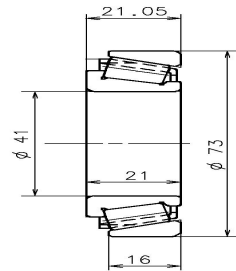

PDF technical sheet EC 42217 S01 H206

Passenger Cars Gearbox bearing

Main features

Gearbox code	M20
External diameter 1	73 mm
Internal diameter n°1	41 mm
Width 1	21.05 mm
Weight	0.35 kg

OE equivalents

FIAT	55180130
FIAT	55563923
VAUXHALL	55180130
VAUXHALL	55563923
VAUXHALL	55572486